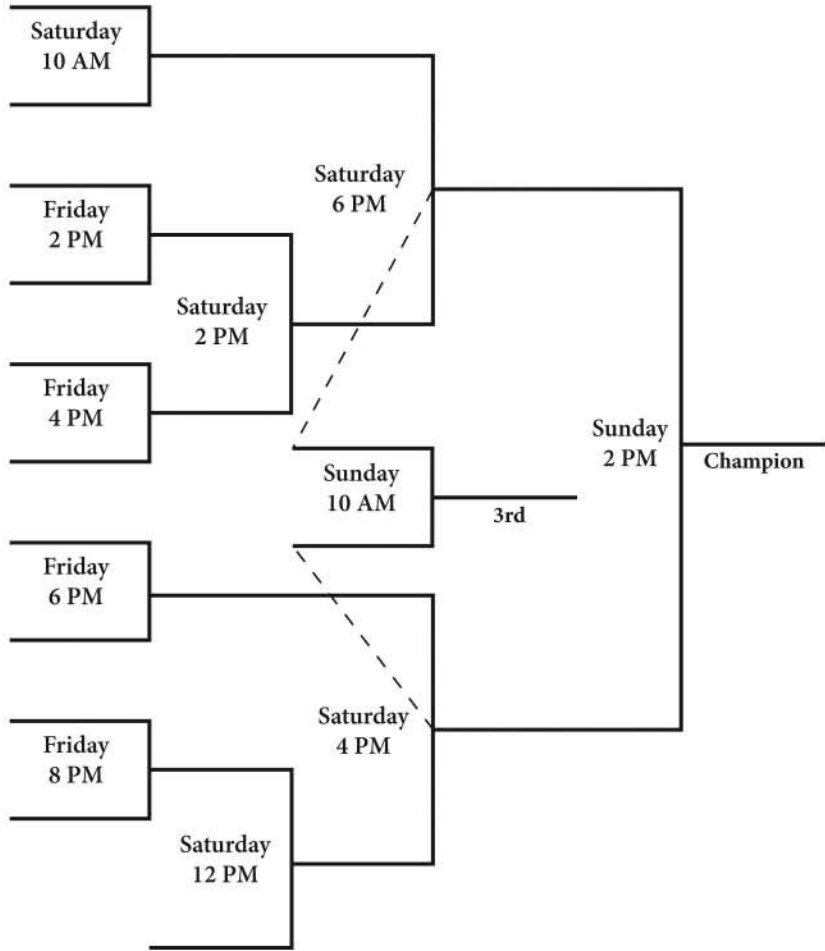

Women's Tournament

* Championship & 3rd place games will be played at United Tribes.
 All Friday & Saturday games played at Shiloh High School Main Court.

Men's Tournament

All games played at United Tribes.