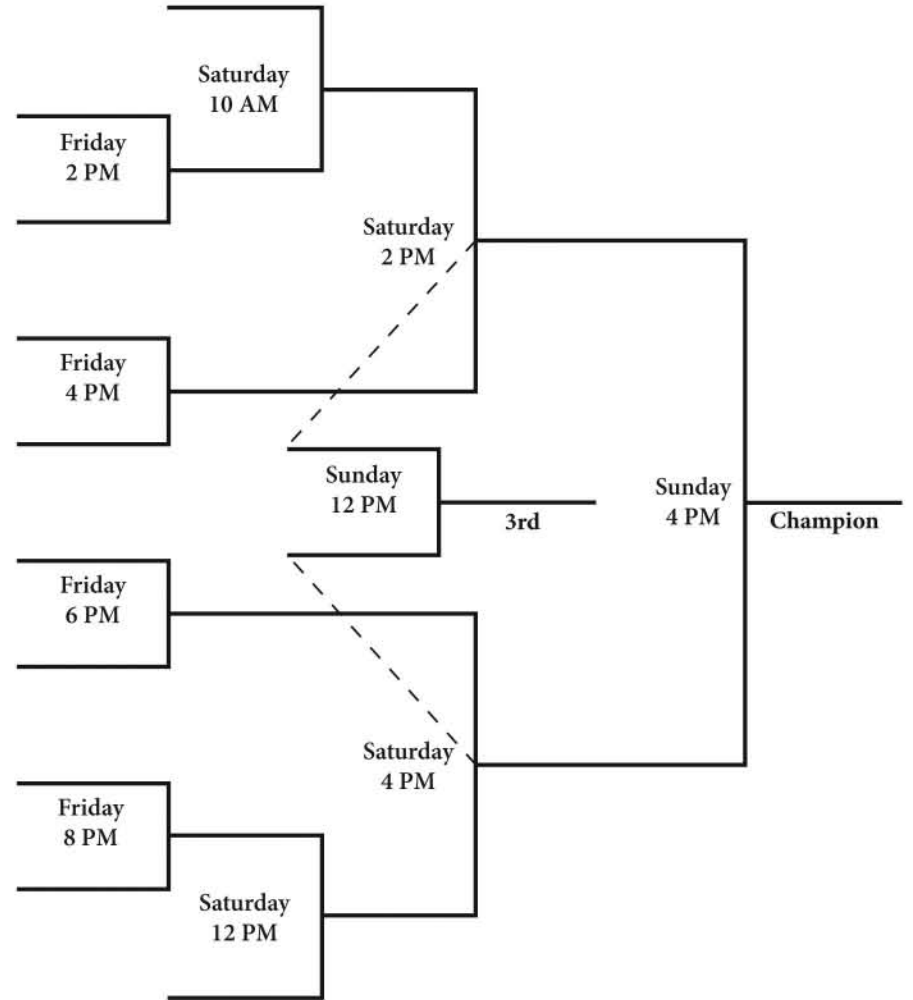

Women's Tournament

* Championship & 3rd place games will be played at United Tribes.
 All Friday & Saturday games played at Shiloh High School Main Court.

Men's Tournament

All games played at United Tribes.